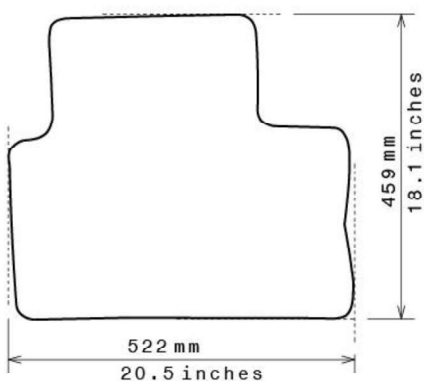

Please check shape/size matches floorpan

**LEFT Hand Drive**

SCALE: 1/10

**Set of 4**

**Remarks**