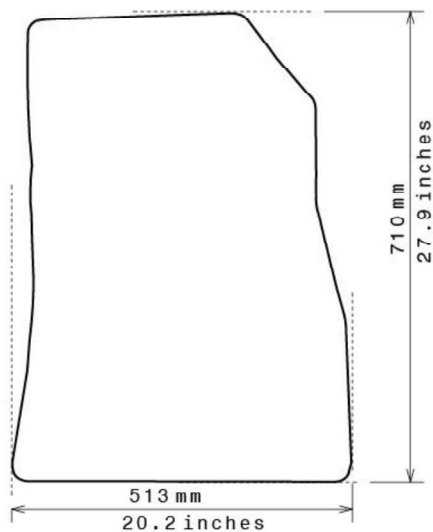

Please check shape/size matches floorpan

**LEFT Hand Drive**

SCALE: 1/10

**Set of 4**

**Remarks**