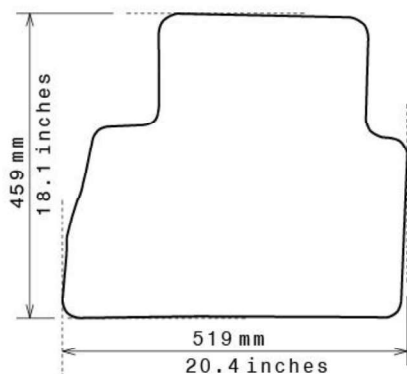

Please check shape/size matches floorpan

**LEFT Hand Drive**

SCALE: 1/10

**Set of 4**

**Remarks**