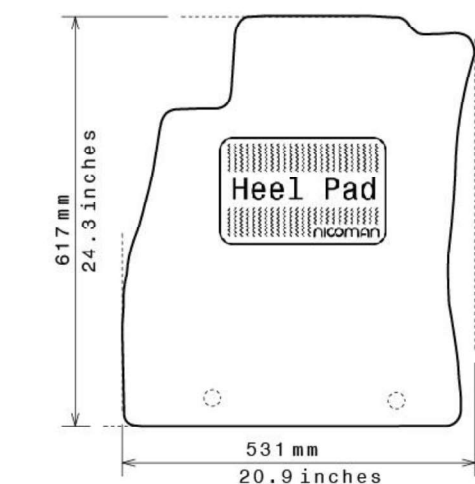

*Spaghetti*® Floor Mats by  
**NICOMAN**

**Best Mats for Your Car, Home & Business!**

Photo for illustration purposes only.

**Fitment Specifications**

<b>Make/Brand</b>	Nissan
<b>Model/Type</b>	JUKE
<b>Gen/MK Code</b>	TBC
<b>Model Year</b>	2011-current
<b>Body Type</b>	SUV Hatchback
<b>Non-Slip Type</b>	GECKO
<b>SKU</b>	C 5629

Please check shape/size matches floorpan

**LEFT Hand Drive**

SCALE: 1/10

**Set of 4**

**Remarks**